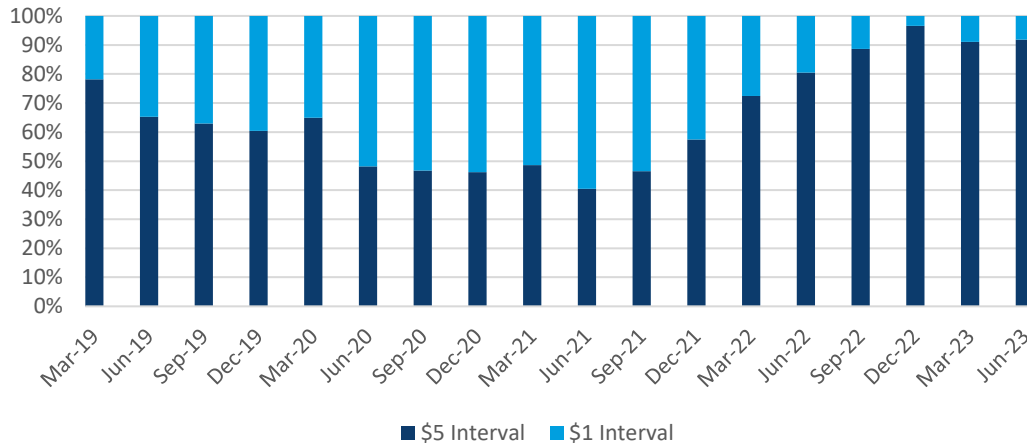

Australian Base Quarter (BN, BV, BQ, BS) Option Strikes Open Interest

New Zealand Base Quarter (EA, EE) Option Strikes Open Interest